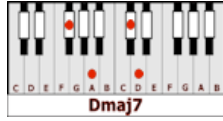

EASY TO BE HARD – Three Dog Night (**Cmaj7**)

GUITAR / KEYBOARD CHORDS:

Cmaj7 = x32000

A7 = xo2o2o

Dmaj7 = xxo222

D7 = xxo212

Dm7 = xxo211

Dsus4 = xxo233