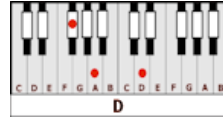

EASY TO BE HARD – Three Dog Night (**Cmaj7**)

GUITAR / KEYBOARD CHORDS:

Cmaj7 = x32000

A7 = xo2o2o

Dmaj7 = xxo222

D7 = xxo212

Dm7 = xxo211

Dsus4 = xxo233

G = 320003

Em7 = o20000

D = xxo232

Em = o22000

Bm = xx4432

INTRO: **Cmaj7** **A7** **X2**

Cmaj7 **A7** **Cmaj7** **A7**
How..can people be so heartless....how..can people be so cruel?
Dmaj7 **Em7** **A7** **D – Dmaj7 - D7**
Easy..to be hard.....easy to be cold.
Cmaj7 **A7** **Cmaj7** **A7**
How..can people have no feelings..how..can they ignore their friends?
Dmaj7 **Em7** **A7** **D – Dmaj7 - D7**
Easy..to be proud..easy to say no.

G **Dm7** **G** **Dm7**
CHORUS: Especially people..who care about strangers..
G **Dm7** **G** **Dm7**
who care about evil..and social injustice.
Em **A7** **Em** **A7**
Do you only..care about being proud?
Em **A7** **D** **Dmaj7**
How..about a needy friend..I need a friend.

Cmaj7 **A7** **Cmaj7** **A7**
How can people be so heartless....you know I'm hung up on you.
Dmaj7 **Em7** **A7** **D – Dmaj7 - D7**
Easy to be proud..easy to say no.