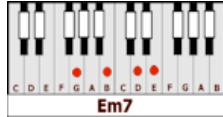

Em7 = o20000