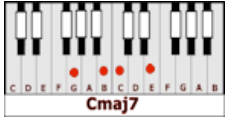

EASY TO BE HARD – Three Dog Night (**Cmaj7**)

GUITAR / KEYBOARD CHORDS:

Cmaj7 = x32000

A7 = xo2o2o

Dmaj7 = xxo222

D7 = xxo212

Dm7 = xxo211

Dsus4 = xxo233