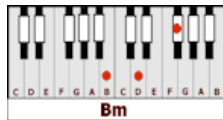

EASY TO BE HARD – Three Dog Night (**Cmaj7**)

GUITAR / KEYBOARD CHORDS:

Cmaj7 = x32000

A7 = xo2o2o

Dmaj7 = xxo222

D7 = xxo212

Dm7 = xxo211

Dsus4 = xxo233

G = 320003

Em7 = o20000

D = xxo232

Em = o22000

Bm = xx4432

INTRO: **Cmaj7** **A7** **X2**

Cmaj7 **A7** **Cmaj7** **A7**
 How..can people be so heartless....how..can people be so cruel?
Dmaj7 **Em7** **A7** **D – Dmaj7 - D7**
 Easy..to be hard.....easy to be cold.
Cmaj7 **A7** **Cmaj7** **A7**
 How..can people have no feelings..how..can they ignore their friends?
Dmaj7 **Em7** **A7** **D – Dmaj7 - D7**
 Easy..to be proud..easy to say no.