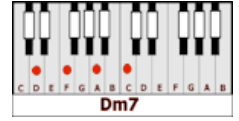

EASY TO BE HARD – Three Dog Night (**Cmaj7**)

GUITAR / KEYBOARD CHORDS:

Cmaj7 = x32000

A7 = xo2o2o

Dmaj7 = xxo222

D7 = xxo212

Dm7 = xxo211

Dsus4 = xxo233